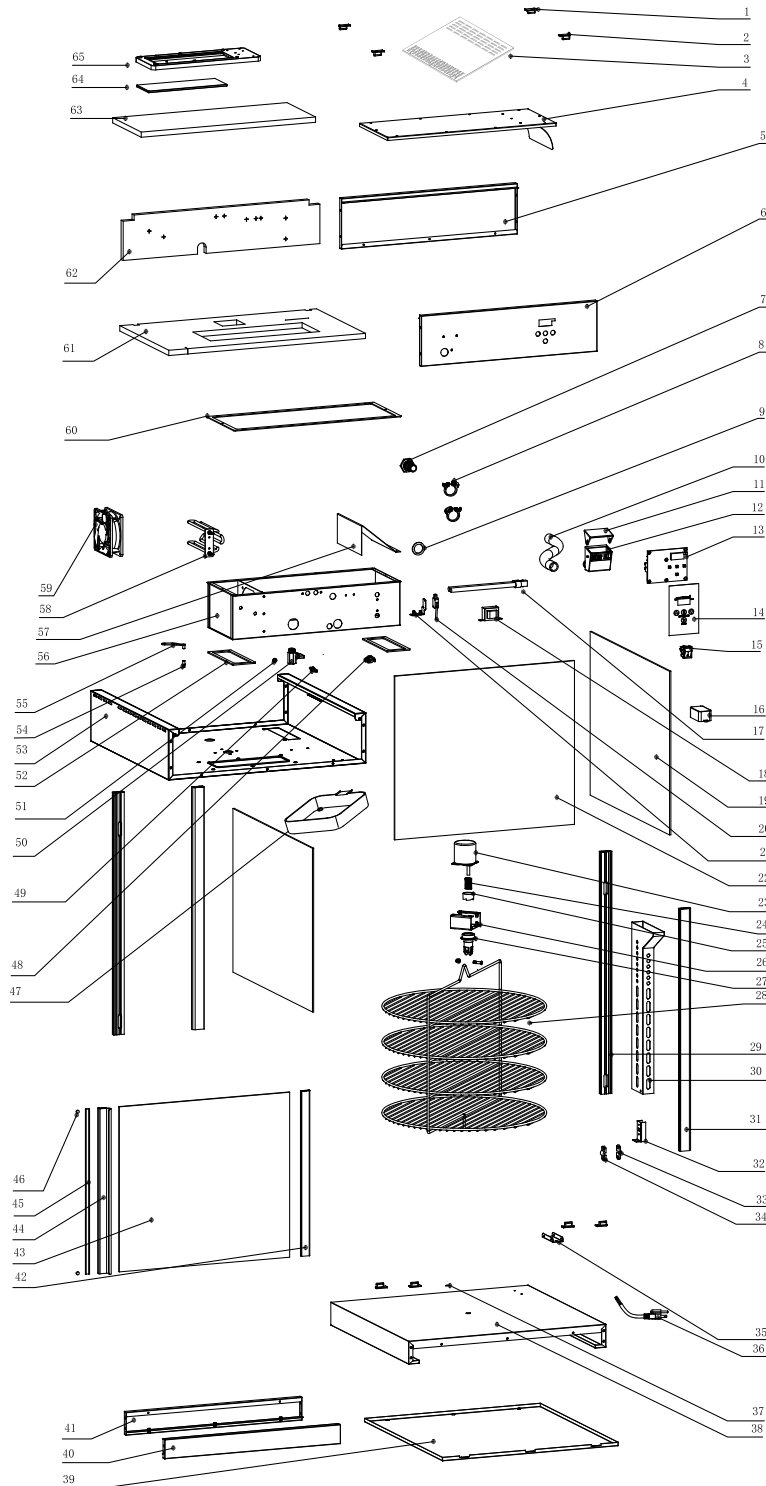

Parts Breakdown

Model DW-CN-0457-SS 41468

Parts Breakdown

Model DW-CN-0457-SS 41468

Item No.	Description	Position	Item No.	Description	Position	Item No.	Description	Position
70819	Rubber Feet Left for 41468	1	AJ413	Motor for 41468	23	AJ433	Door Magnet Strip for 41468	45
70820	Rubber Feet Right for 41468	2	AJ414	Spring for 41468	24	70866	Magnet for 41468	46
AJ396	Top Cover for 41468	3	AJ415	Upper Clutch for 41468	25	AJ434	Water Box Cover for 41468	47
AJ397	U Cover for 41468	4	AJ416	Motor Bracket for 41468	26	70862	Thermostat T1/33 for 41468	48
AJ398	Rear Top Cover for 41468	5	AJ417	Lower Clutch for 41468	27	AJ435	Temperature Sensor for 41468	49
AJ399	Front Top Cover for 41468	6	AJ418	Rotary Shelf for 41468	28	AJ436	Float for 41468	50
AJ400	Screw for 41468	7	AJ419	Rear Pillar for 41468	29	60212	Double-Faced Protective Ring C6 for 41468	51
AJ401	Top Insulation for 41468	8	AJ420	Wind Guiding Path for 41468	30	AJ437	Seal for 41468	52
AJ402	O Ring for 41468	9	AJ421	Front Pillar for 41468	31	AJ438	Top Panel for 41468	53
AJ403	Inlet Pipe for 41468	10	AJ422	Wires Clip Holder for 41468	32	67295	Door Pin for 41468	54
AJ404	Infall Box Cover for 41468	11	61246	Wire Clip Holder for 41468	33	67296	Upper Hinge Back for 41468	55
AJ405	Infall Box for 41468	12	61245	Wire Clip Cover for 41468	34	AJ439	U Box for 41468	56
AJ406	Circuit Board for 41468	13	AJ423	Wind Guiding Path Bracket for 41468	35	AJ440	U Wind Guiding Panel for 41468	57
AJ407	Operation Sticker for 41468	14	AJ424	Power Plug for 41468	36	AJ441	Heating Element 1 for 41468	58
71514	On/Off Switch (Green) for 41468	15	AJ425	Shelf Bearing for 41468	37	AJ442	Fan Motor for 41468	59
68356	Driver for 41468	16	AJ426	Bottom Cover for 41468	38	AJ443	Seal for 41468	60
AJ741	LED Light Tube for 41468	17	AJ427	Bottom Board for 41468	39	AJ444	Bottom Insulation for 41468	61
AJ408	Transformer for 41468	18	AJ428	Front Bottom Panel for 41468	40	AJ445	Front Insulation for 41468	62
AJ409	Side Glass for 41468	19	AJ429	Back Bottom Panel for 41468	41	AJ446	Top Insulation for 41468	63
AJ410	Micro Switch for 41468	20	AJ430	Door Frame for 41468	42	AJ447	Top Light Glass for 41468	64
AJ411	Micro Switch Bracket for 41468	21	AJ431	Door Glass for 41468	43	70844	Transparent Lamp Cover for 41468	65
AJ412	Back Glass for 41468	22	AJ432	Door Handle for 41468	44			